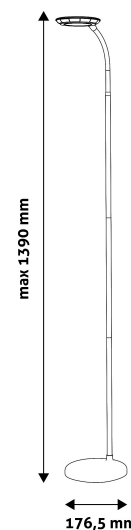

PRODUCT OUTLINE